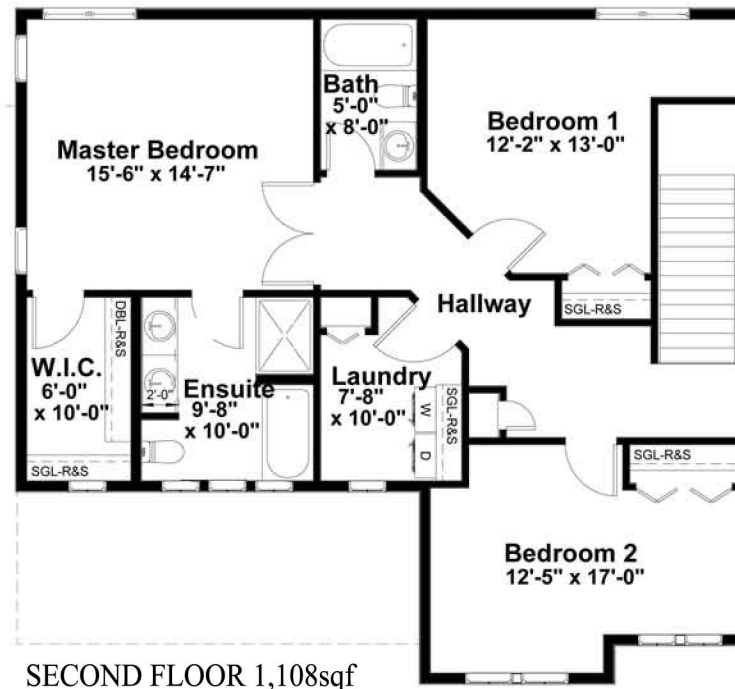

## TWO STOREY, 2,296 SQ FT

3 bedroom - 2.5 bathroom - 2 Car Garage

- Stucco exterior with Hardie shake accents
- Covered concrete front step with maintenance free metal handrail
- Choice of Prairiestone, Barkman Stone, or Sunset Stone on exterior
- Choice of Maple, Oak or White Thermofoil cabinetry throughout
  - All main floor ceilings are 9'
  - Kitchen island with eating ledge
- Ensuite with double sinks and make up area
  - Large walk in closet
- Convenient second floor laundry
- Steel beams in basement reduce teleposts required

# The Wordsworth

The above image is an artist's rendition. Some features illustrated here may not be included in the base price of the home.

© 2013 Discovery Homes. Actual plan may vary from brochure. Dimensions shown are approximate and subject to change without notice. All rights reserved.