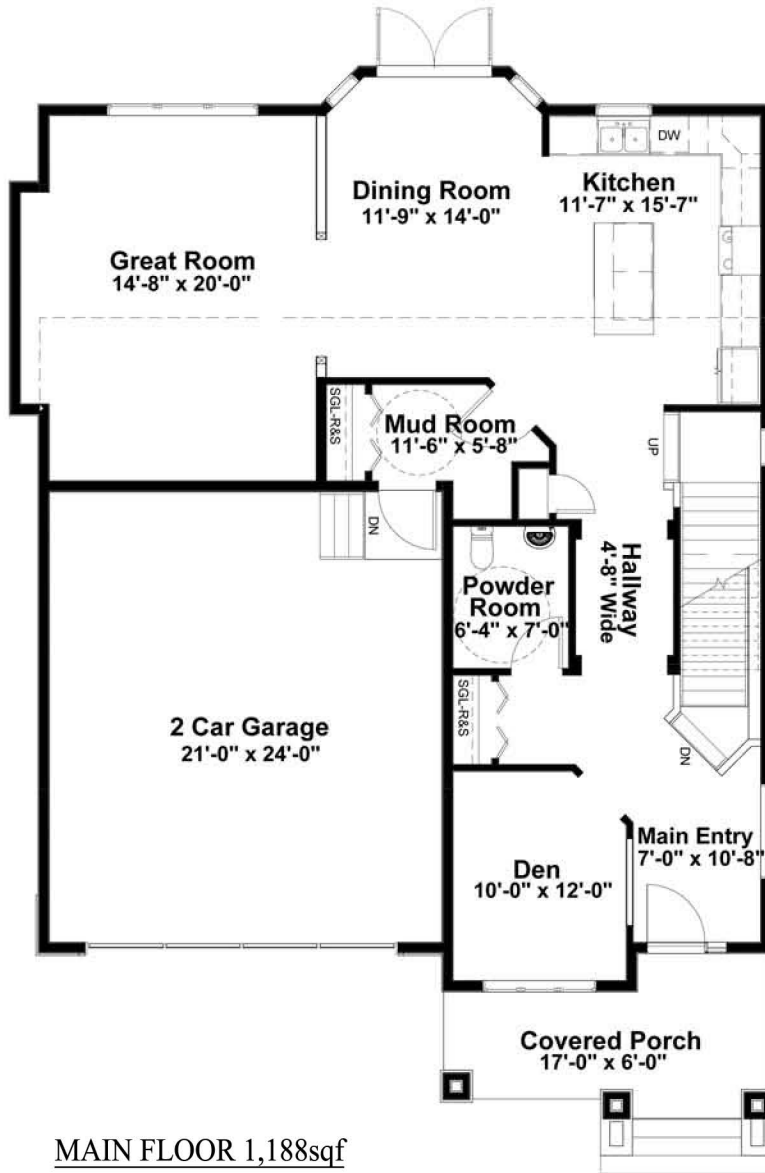

## TWO STOREY, 2,296 SQ FT

3 bedroom - 2.5 bathroom - 2 Car Garage

- Stucco exterior with Hardie shake accents
- Covered concrete front step with maintenance free metal handrail
- Choice of Prairiestone, Barkman Stone, or Sunset Stone on exterior
- Choice of Maple, Oak or White Thermofoil cabinetry throughout
  - All main floor ceilings are 9'
  - Kitchen island with eating ledge
- Ensuite with double sinks and make up area
  - Large walk in closet
- Convenient second floor laundry
- Steel beams in basement reduce teleposts required

# The Wordsworth

The above image is an artist's rendition. Some features illustrated here may not be included in the base price of the home.

© 2013 Discovery Homes. Actual plan may vary from brochure. Dimensions shown are approximate and subject to change without notice. All rights reserved.