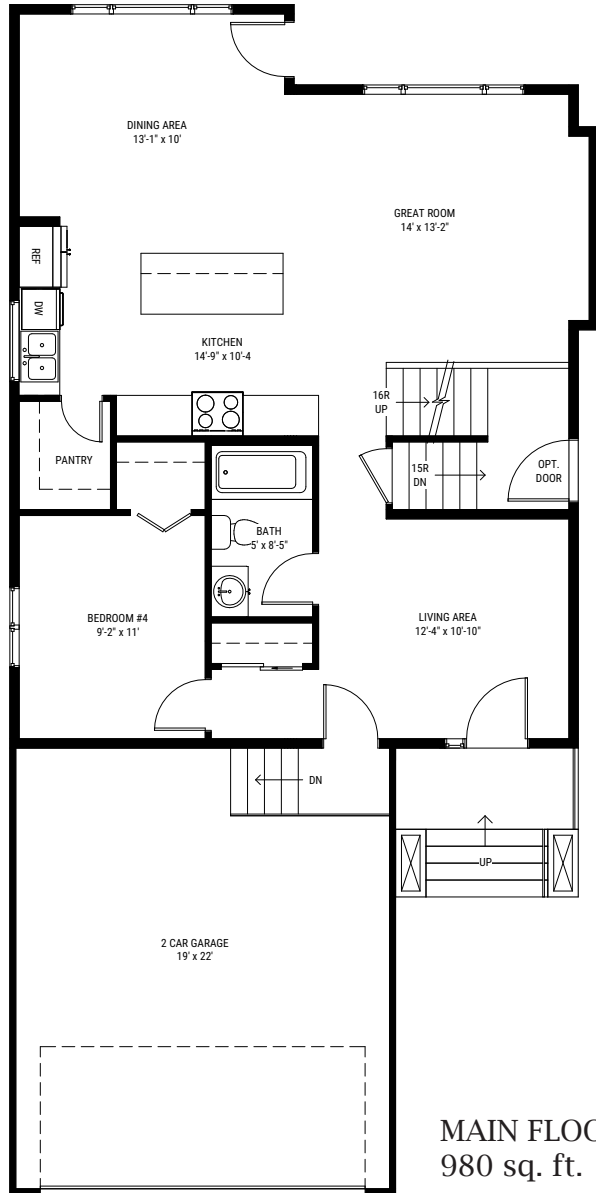

28' Two Storey, 1962 Sq Ft.
4 bedroom - 3 bathroom

Optional Features Shown:

- Manufactured stone veneer
- Exterior pot lights
- Front entry door style and colour
- Garage door style and colour
- Window colour

Actual plan may vary from brochure.
Dimensions shown are approximate
and subject to change without notice.

©2022 Discovery Homes LTD.

The Highgrove B