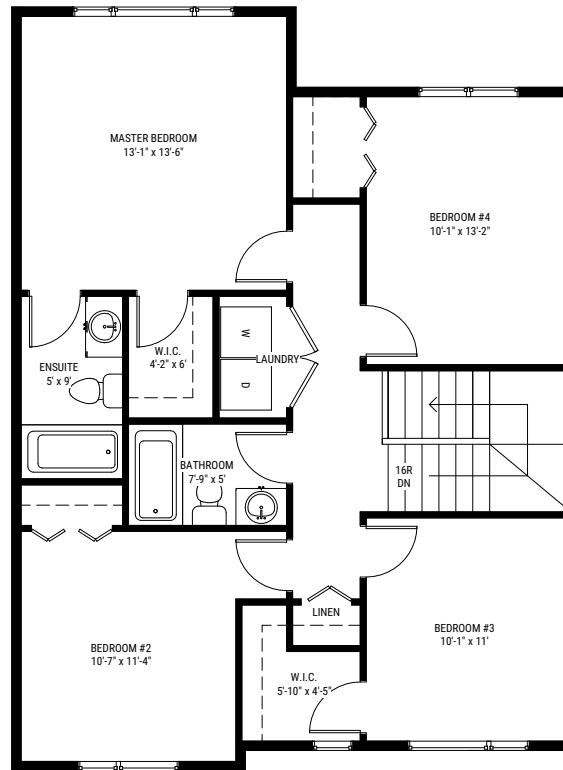

28' Two Storey, 1962 Sq Ft.
4 bedroom - 3 bathroom

Optional Features Shown:

- Manufactured stone veneer
- Exterior pot lights
- Front entry door style and colour
- Garage door style and colour
- Window colour

Actual plan may vary from brochure.
Dimensions shown are approximate
and subject to change without notice.

©2022 Discovery Homes LTD.

The Highgrove B