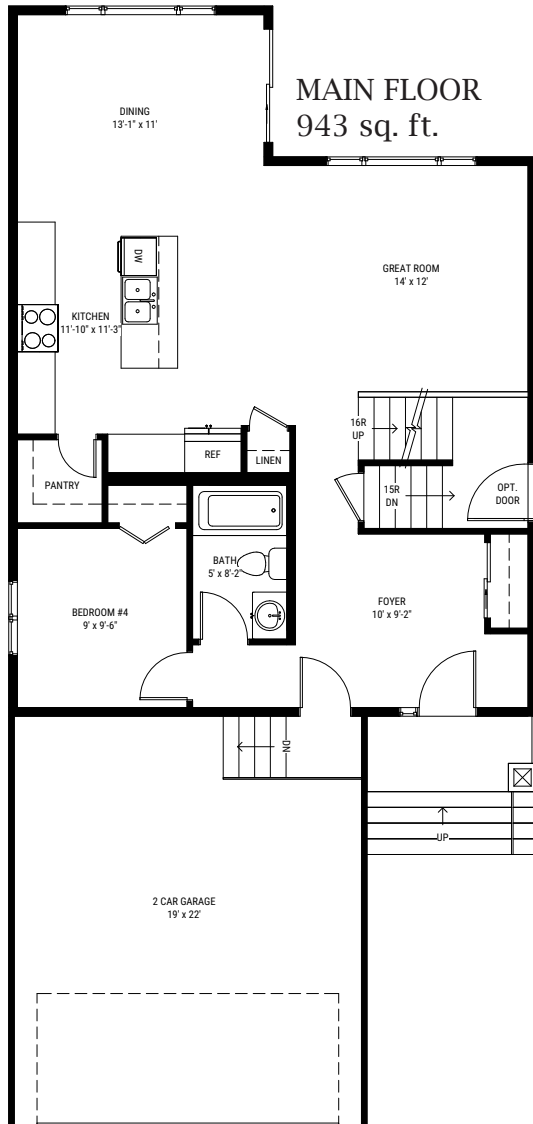

28' Two Storey, 1897 Sq Ft.
4 bedroom - 3 bathroom

- Optional Features Shown:**
- Manufactured stone veneer
 - Exterior pot lights
 - Front entry door style and colour
 - Garage door style and colour
 - Window colour