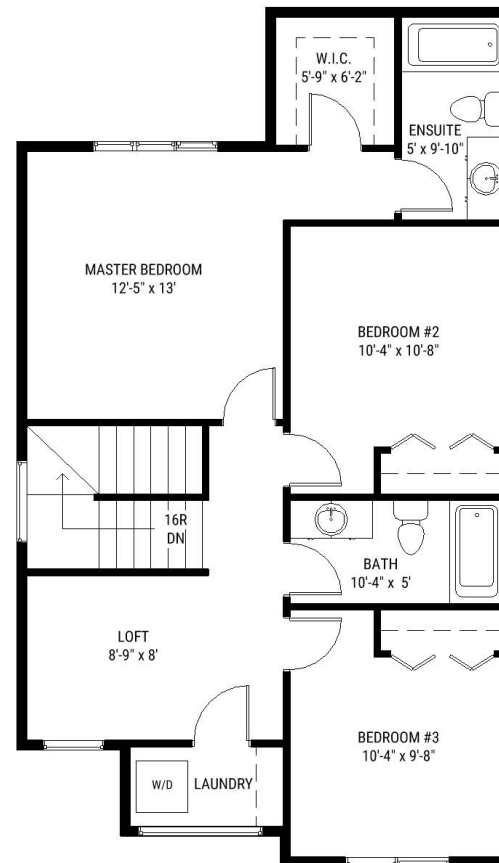

**26' Two Storey, 1745 Sq. Ft.**

4 bedroom - 3 bathroom

**Optional Features Shown:**

- Manufactured stone veneer
- Exterior pot lights
- Front entry door style and colour
- Garage door style and colour
- Window colour

Actual plan may vary from brochure. Dimensions shown are approximate and subject to change without notice.

c2022 Discovery Homes LTD.

The Robins D