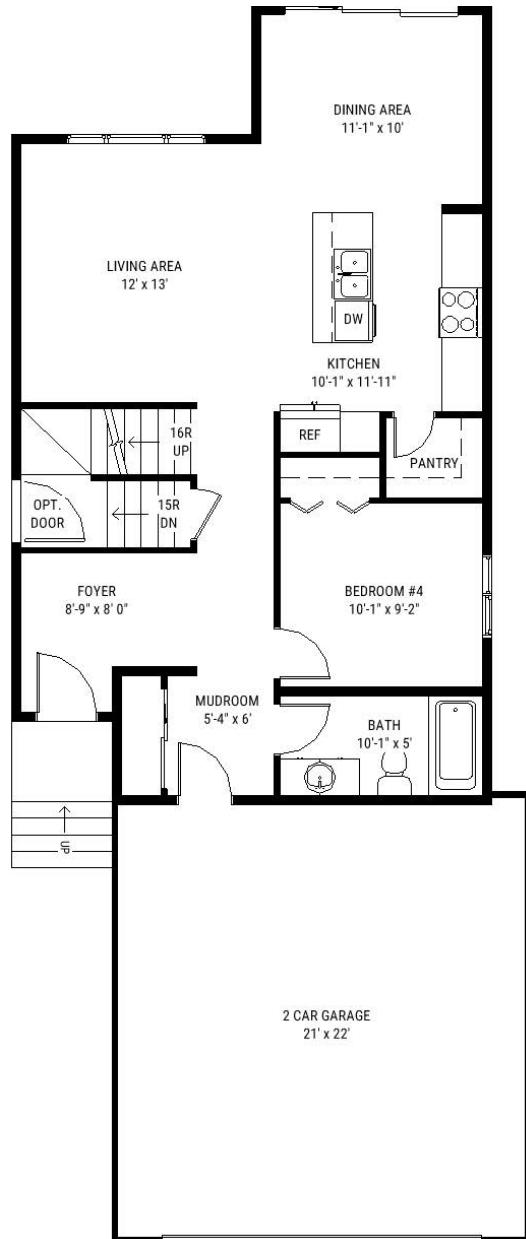

**26' Two Storey, 1745 Sq. Ft.**

4 bedroom - 3 bathroom

**Optional Features Shown:**

- Manufactured stone veneer
- Exterior pot lights
- Front entry door style and colour
- Garage door style and colour
- Window colour

Actual plan may vary from brochure. Dimensions shown are approximate and subject to change without notice.

c2022 Discovery Homes LTD.

The Robins D