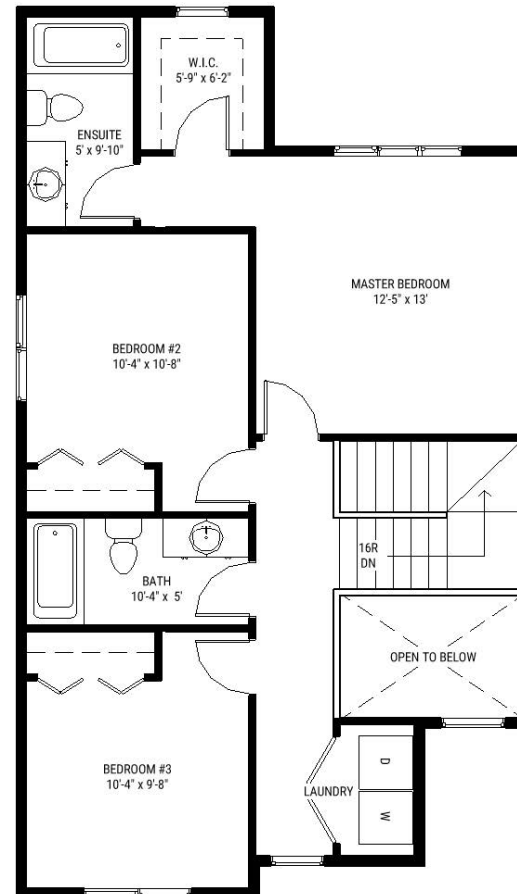

26' Two Storey, 1670 Sq Ft.

4 bedroom - 3 bathroom

Optional Features Shown:

- Manufactured stone veneer
- Exterior pot lights
- Front entry door style and colour
- Garage door style and colour
- Window colour

Actual plan may vary from brochure. Dimensions shown are approximate and subject to change without notice.

c2022 Discovery Homes LTD.