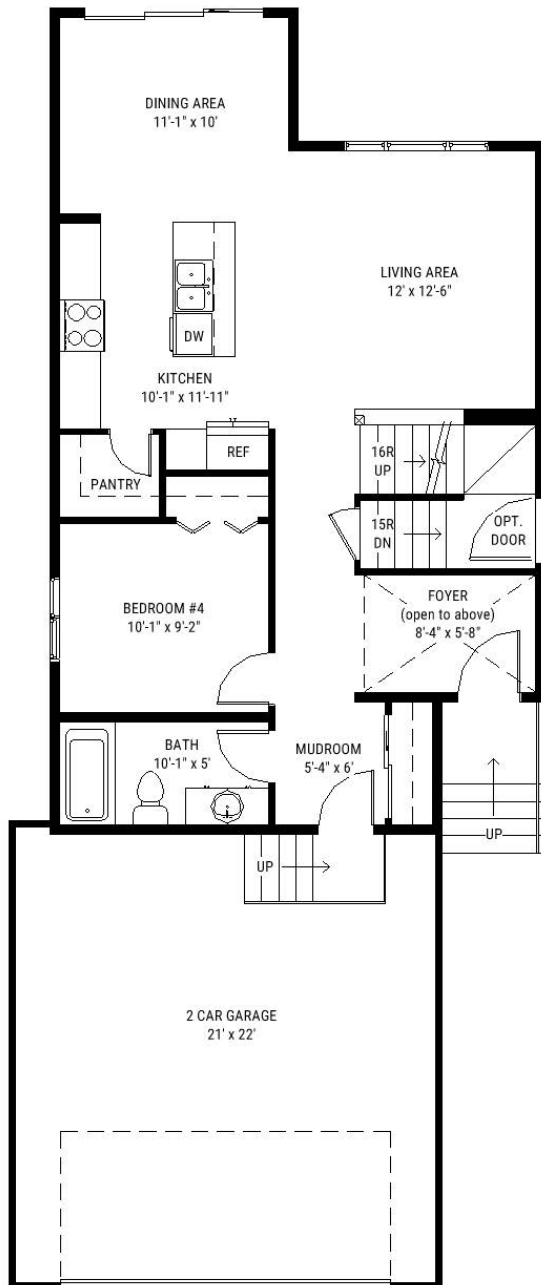

26' Two Storey, 1670 Sq Ft.

4 bedroom - 3 bathroom

Optional Features Shown:

- Manufactured stone veneer
- Exterior pot lights
- Front entry door style and colour
- Garage door style and colour
- Window colour

Actual plan may vary from brochure. Dimensions shown are approximate and subject to change without notice.

c2022 Discovery Homes LTD.